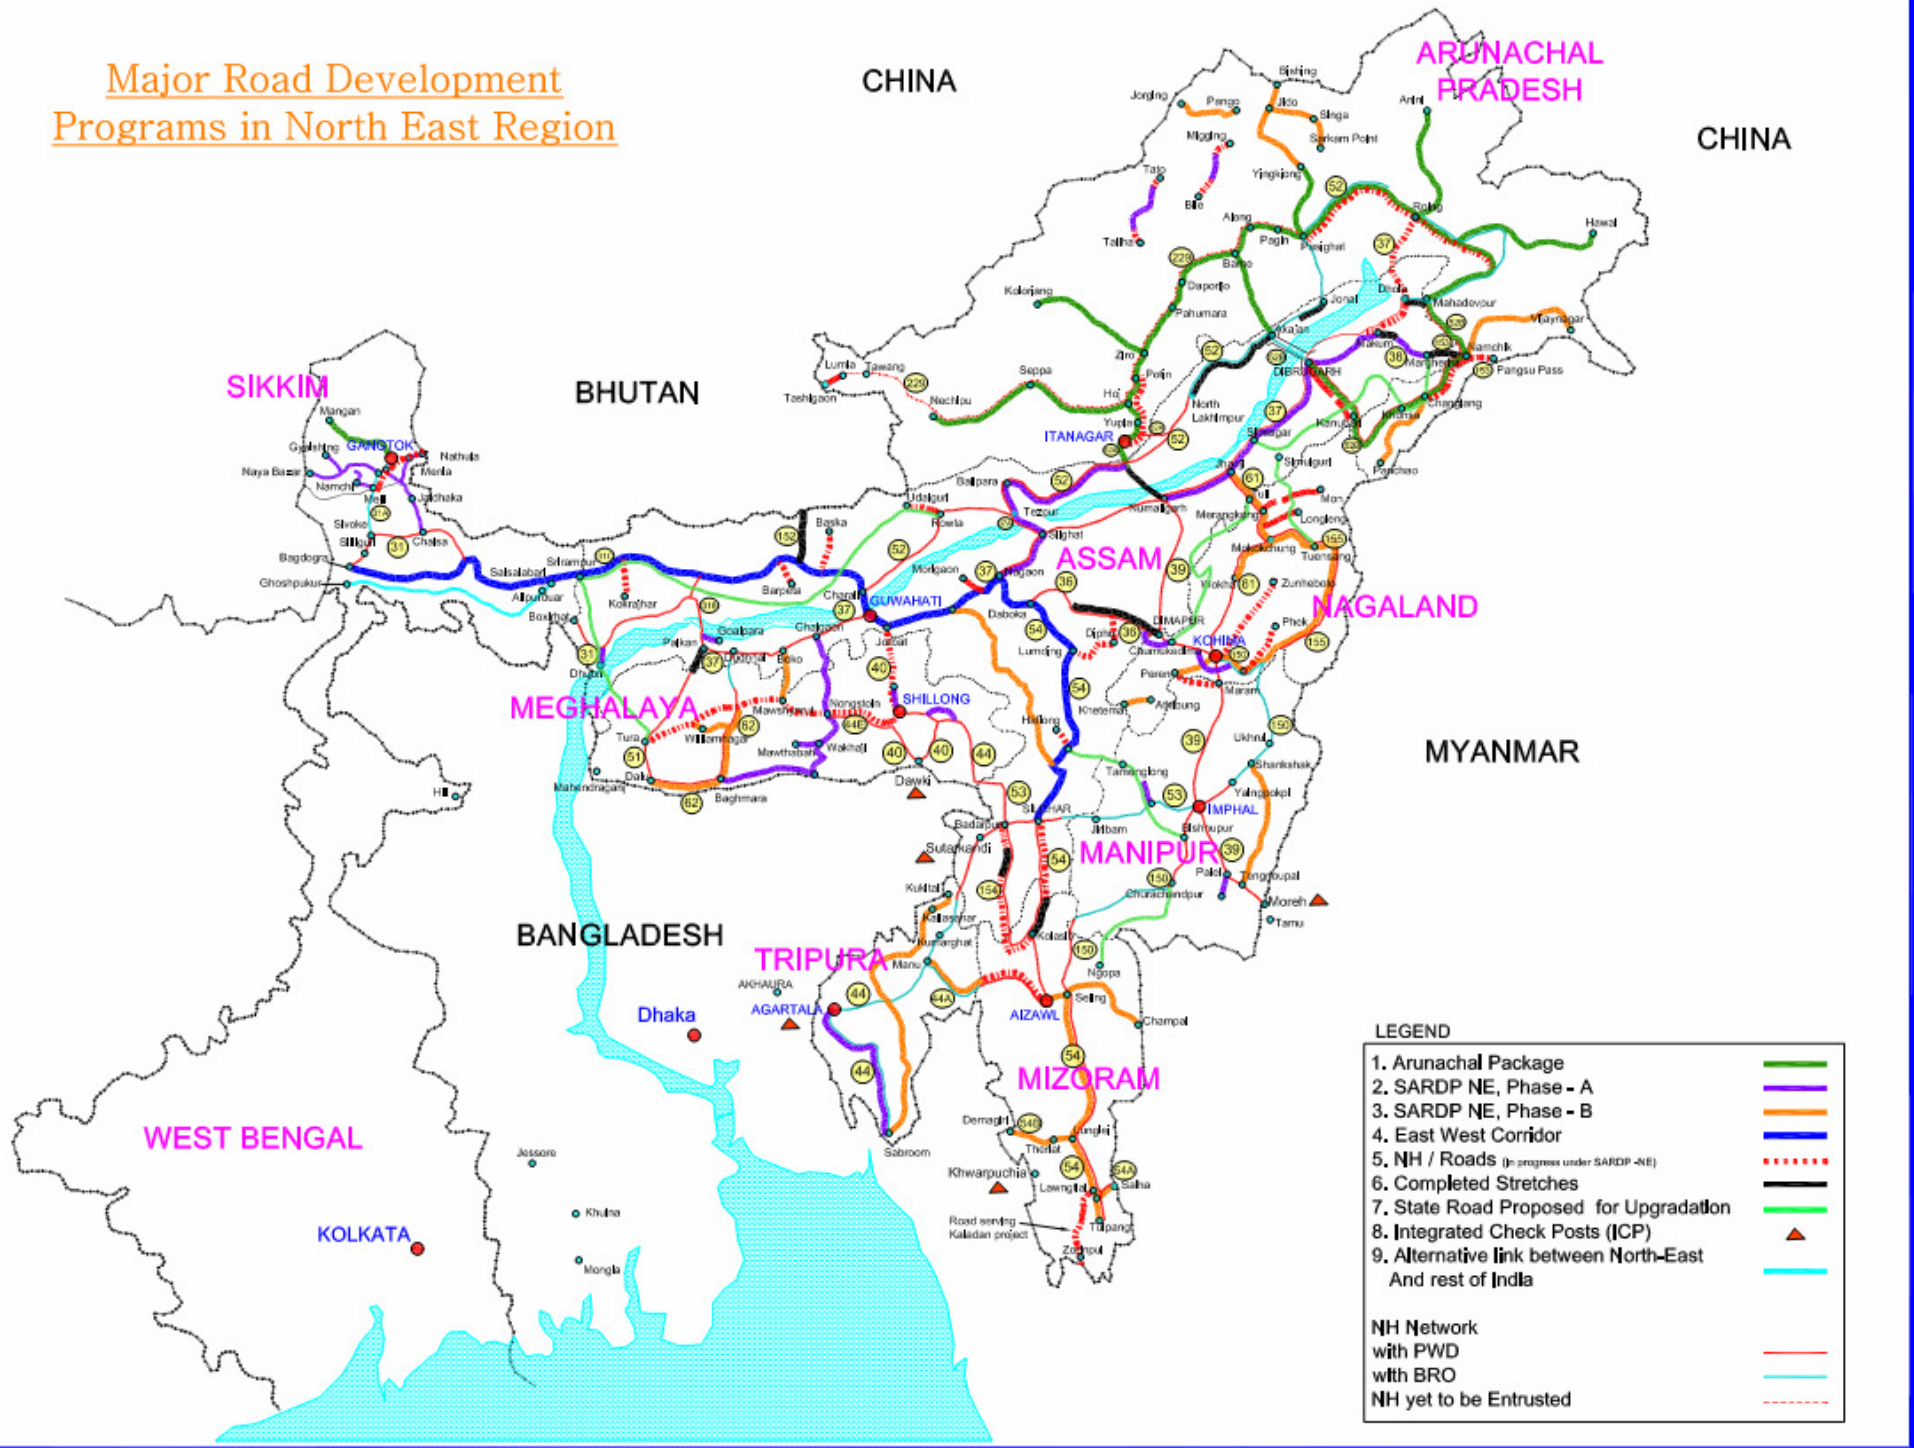

Major Road Development Programs in North East Region

LEGEND

1. Arunachal Package	Green line
2. SARDP NE, Phase - A	Purple line
3. SARDP NE, Phase - B	Orange line
4. East West Corridor	Blue line
5. NH / Roads (In progress under SARDP -NE)	Red dotted line
6. Completed Stretches	Black line
7. State Road Proposed for Upgradation	Light green line
8. Integrated Check Posts (ICP)	Black triangle
9. Alternative link between North-East And rest of India	Cyan line
NH Network with PWD	Red line
NH Network with BRO	Cyan line
NH yet to be Entrusted	Red dashed line